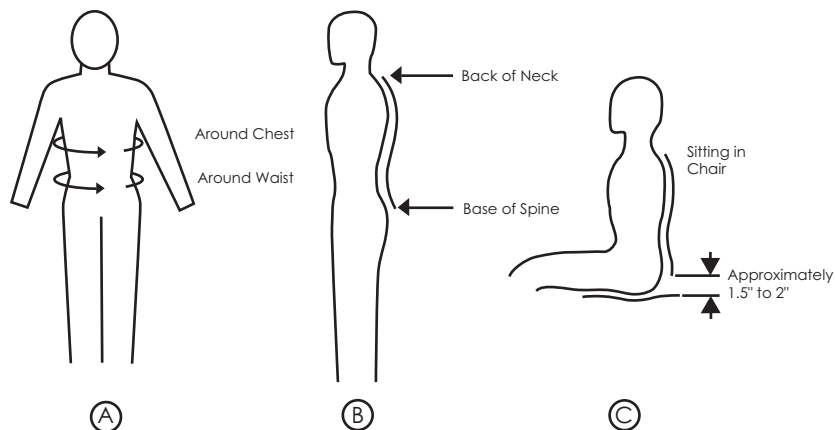

Vest Sizing Guide

Tipperary #1015 Eventer
 Tipperary #1005 Racer Jockey

Fitting Instructions:

This vest requires measurements of the chest, waist and spine. Remember, the vest is designed to fit snugly. Reference the size chart to select the most appropriate size for your measurements. If your measurements fall between sizes, the best fit is usually with the smaller size. Custom sizes and made-to-measure vests are available by special order.

Chest - Measure at the widest point, to a snug fit. See diagram A.

Waist - Measure at the natural waist. See diagram A.

Spine - Measure from the small bump at the back of the neck down to the tailbone, following the contours of the spine. This measurement is best achieved while seated in a chair or saddle. There should be about 1.5 to 2" clearance from the saddle or chair to avoid interference with the saddle while riding. See diagram B and C.

IMPORTANT: Due to the snug fit of this vest, it is recommended that the side laces be loosened before doing up the zipper. Doing this ensures the zipper is inserted correctly, and prolongs it's life. Follow this procedure each time you put on your vest.

Model 1015 – “The Eventer” Model 1005 – “The Racer”						
Chest	Waist		Spine		Size	
	IN	CM	IN	CM		
26	65	24	60	14.5	41.5	YXXS
28	70	26	65	18.5	46.25	YXS*
30	75	28	70	20.5	46.25	YS*
32	80	26	65	20.5	51.75	YM*
34	85	28	70	20.5	51.75	YL*
36	90	30	75	20.5	51.75	YXL
32	80	26	65	22.5	56.75	XXS*
34	85	28	70	22.5	56.75	XS*
36	90	30	75	22.5	56.75	S*
38	95	32	80	22.5	56.75	M*
40	100	34	85	22.5	56.75	L*
42	105	36	90	22.5	56.75	XL*
34	85	28	70	24.5	61.75	TXS
36	90	30	75	24.5	61.75	TS*
38	95	32	80	24.5	61.75	TM*
40	100	34	85	24.5	61.75	TL*
42	105	36	90	24.5	61.75	TXL
44	110	38	95	24.5	61.75	TXXL
40	100	34	85	26.5	66.75	XTL
42	105	36	90	26.5	66.75	XTXL
44	110	38	95	26.5	66.75	XTXXL