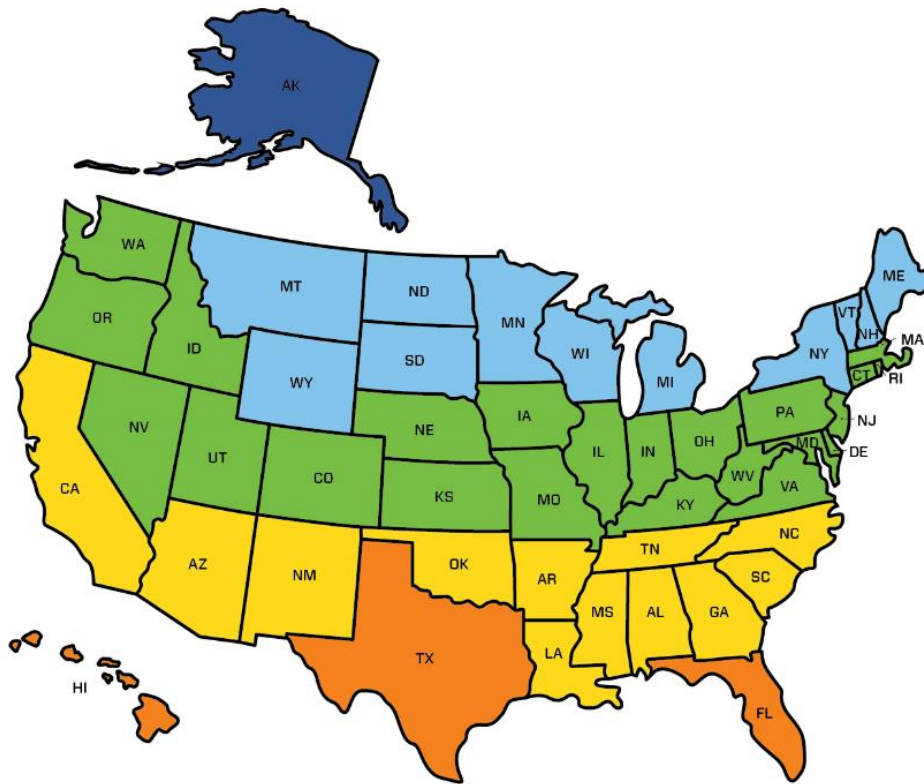

## Queen Emergence Time Frame

Map based on high and low averages of state capitals for paper wasp and yellowjacket queen emergence.

- February - March
- March - April
- April
- April - May
- May - June